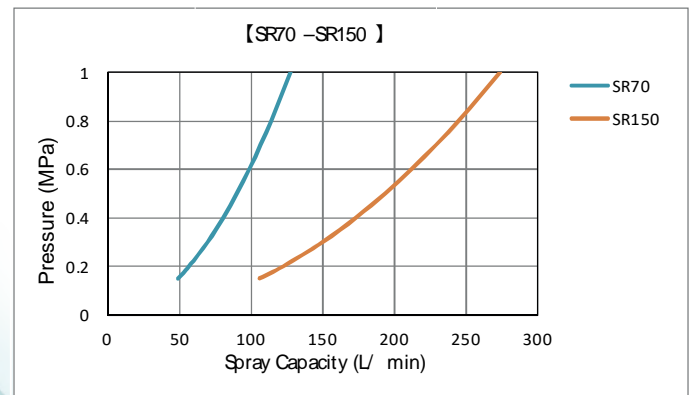

SPRAY CAPACITY