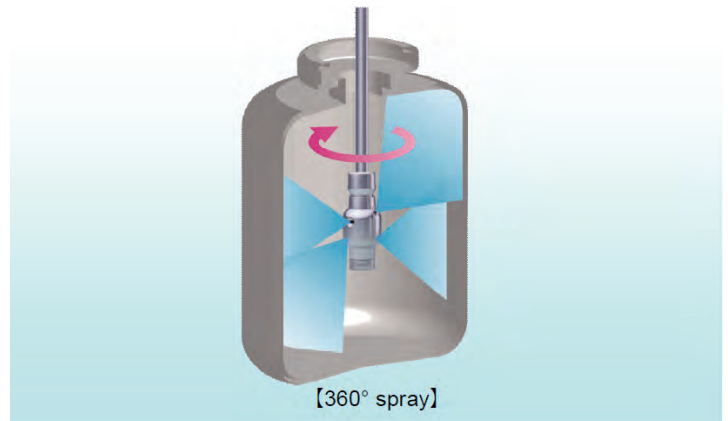

REACH DISTANCE

SPRAY PATTERN