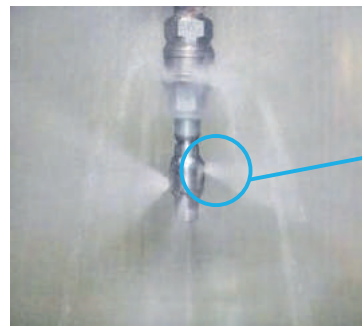

Low-Speed Rotating Cleaning Nozzles for Tanks / Containers

SR series

Patent pending

FEATURES

Low-Speed Rotation

- Low-speed rotation of 5-10 rpm* at 3 bar (0.3MPa).
- Maximized contact time between cleaning object and spray liquid achieves higher cleaning effect.

*Reference value

Heat-Resistant

- Made of stainless steel 316L with high heat resistance.

APPLICATIONS

- Cleaning for tanks, containers, filling machines, conveyers, and various other tanks.