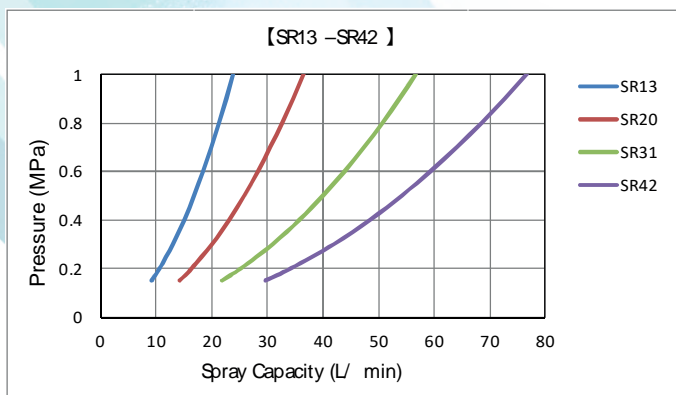

SPRAY CAPACITY