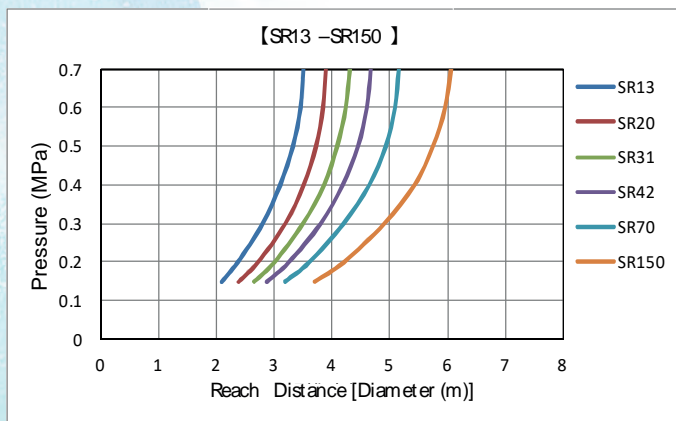

REACH DISTANCE

SPRAY PATTERN