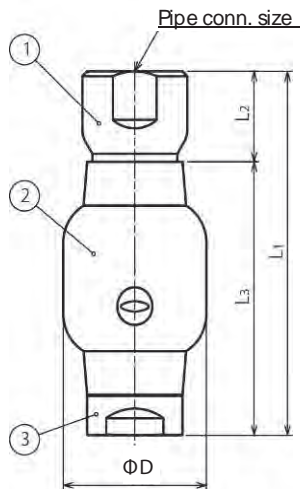

REACH DISTANCE

SPRAY PATTERN

SPRAY CAPACITY

Pipe conn. size	Dimensions (mm)				Mass (g)
	L ₁	L ₂	L ₃	ΦD	
1/8F	50	13	37	20	55
1/4F	62.5	15.5	47	25	110
3/8F	75	19	56	30	170
1/2F	100	25	75	40	410
3/4F	150	37	113	60	1400

①Connecting adaptor ②Nozzle body ③Shaft bearing
 Material: S316L (stainless steel 316L)

Spray capacity code	Pipe conn. size	Spray capacity* (L/min)					Spray pattern	Rotation speed* (rpm) (at 0.3 MPa)	Heat resistance
		0.15MPa	0.3MPa	0.5MPa	0.7MPa	1.0MPa			
13	1/8F	9.19	13.0	16.8	19.9	23.7	Flat spray 360°	5-10	150°C
20	1/4F	14.1	20.0	26.0	30.6	36.5			
31	3/8F	21.9	31.0	40.0	47.4	56.6			
42	3/8F	29.7	42.0	54.2	64.2	76.7			
70	1/2F	49.5	70.0	90.4	107	128			
150	3/4F	106	150	194	229	274			

HOW TO ORDER Please inquire or order for a specific nozzle using this coding system.

(Example) 1/8F SR 13N S316L(360)

1/8F	SR	13	N S316L (360)
Pipe conn. size		Spray capacity code	
■ 1/8F ■ 1/2F		■ 13 ■ 42	
■ 1/4F ■ 3/4F		■ 20 ■ 70	
■ 3/8F		■ 31 ■ 150	